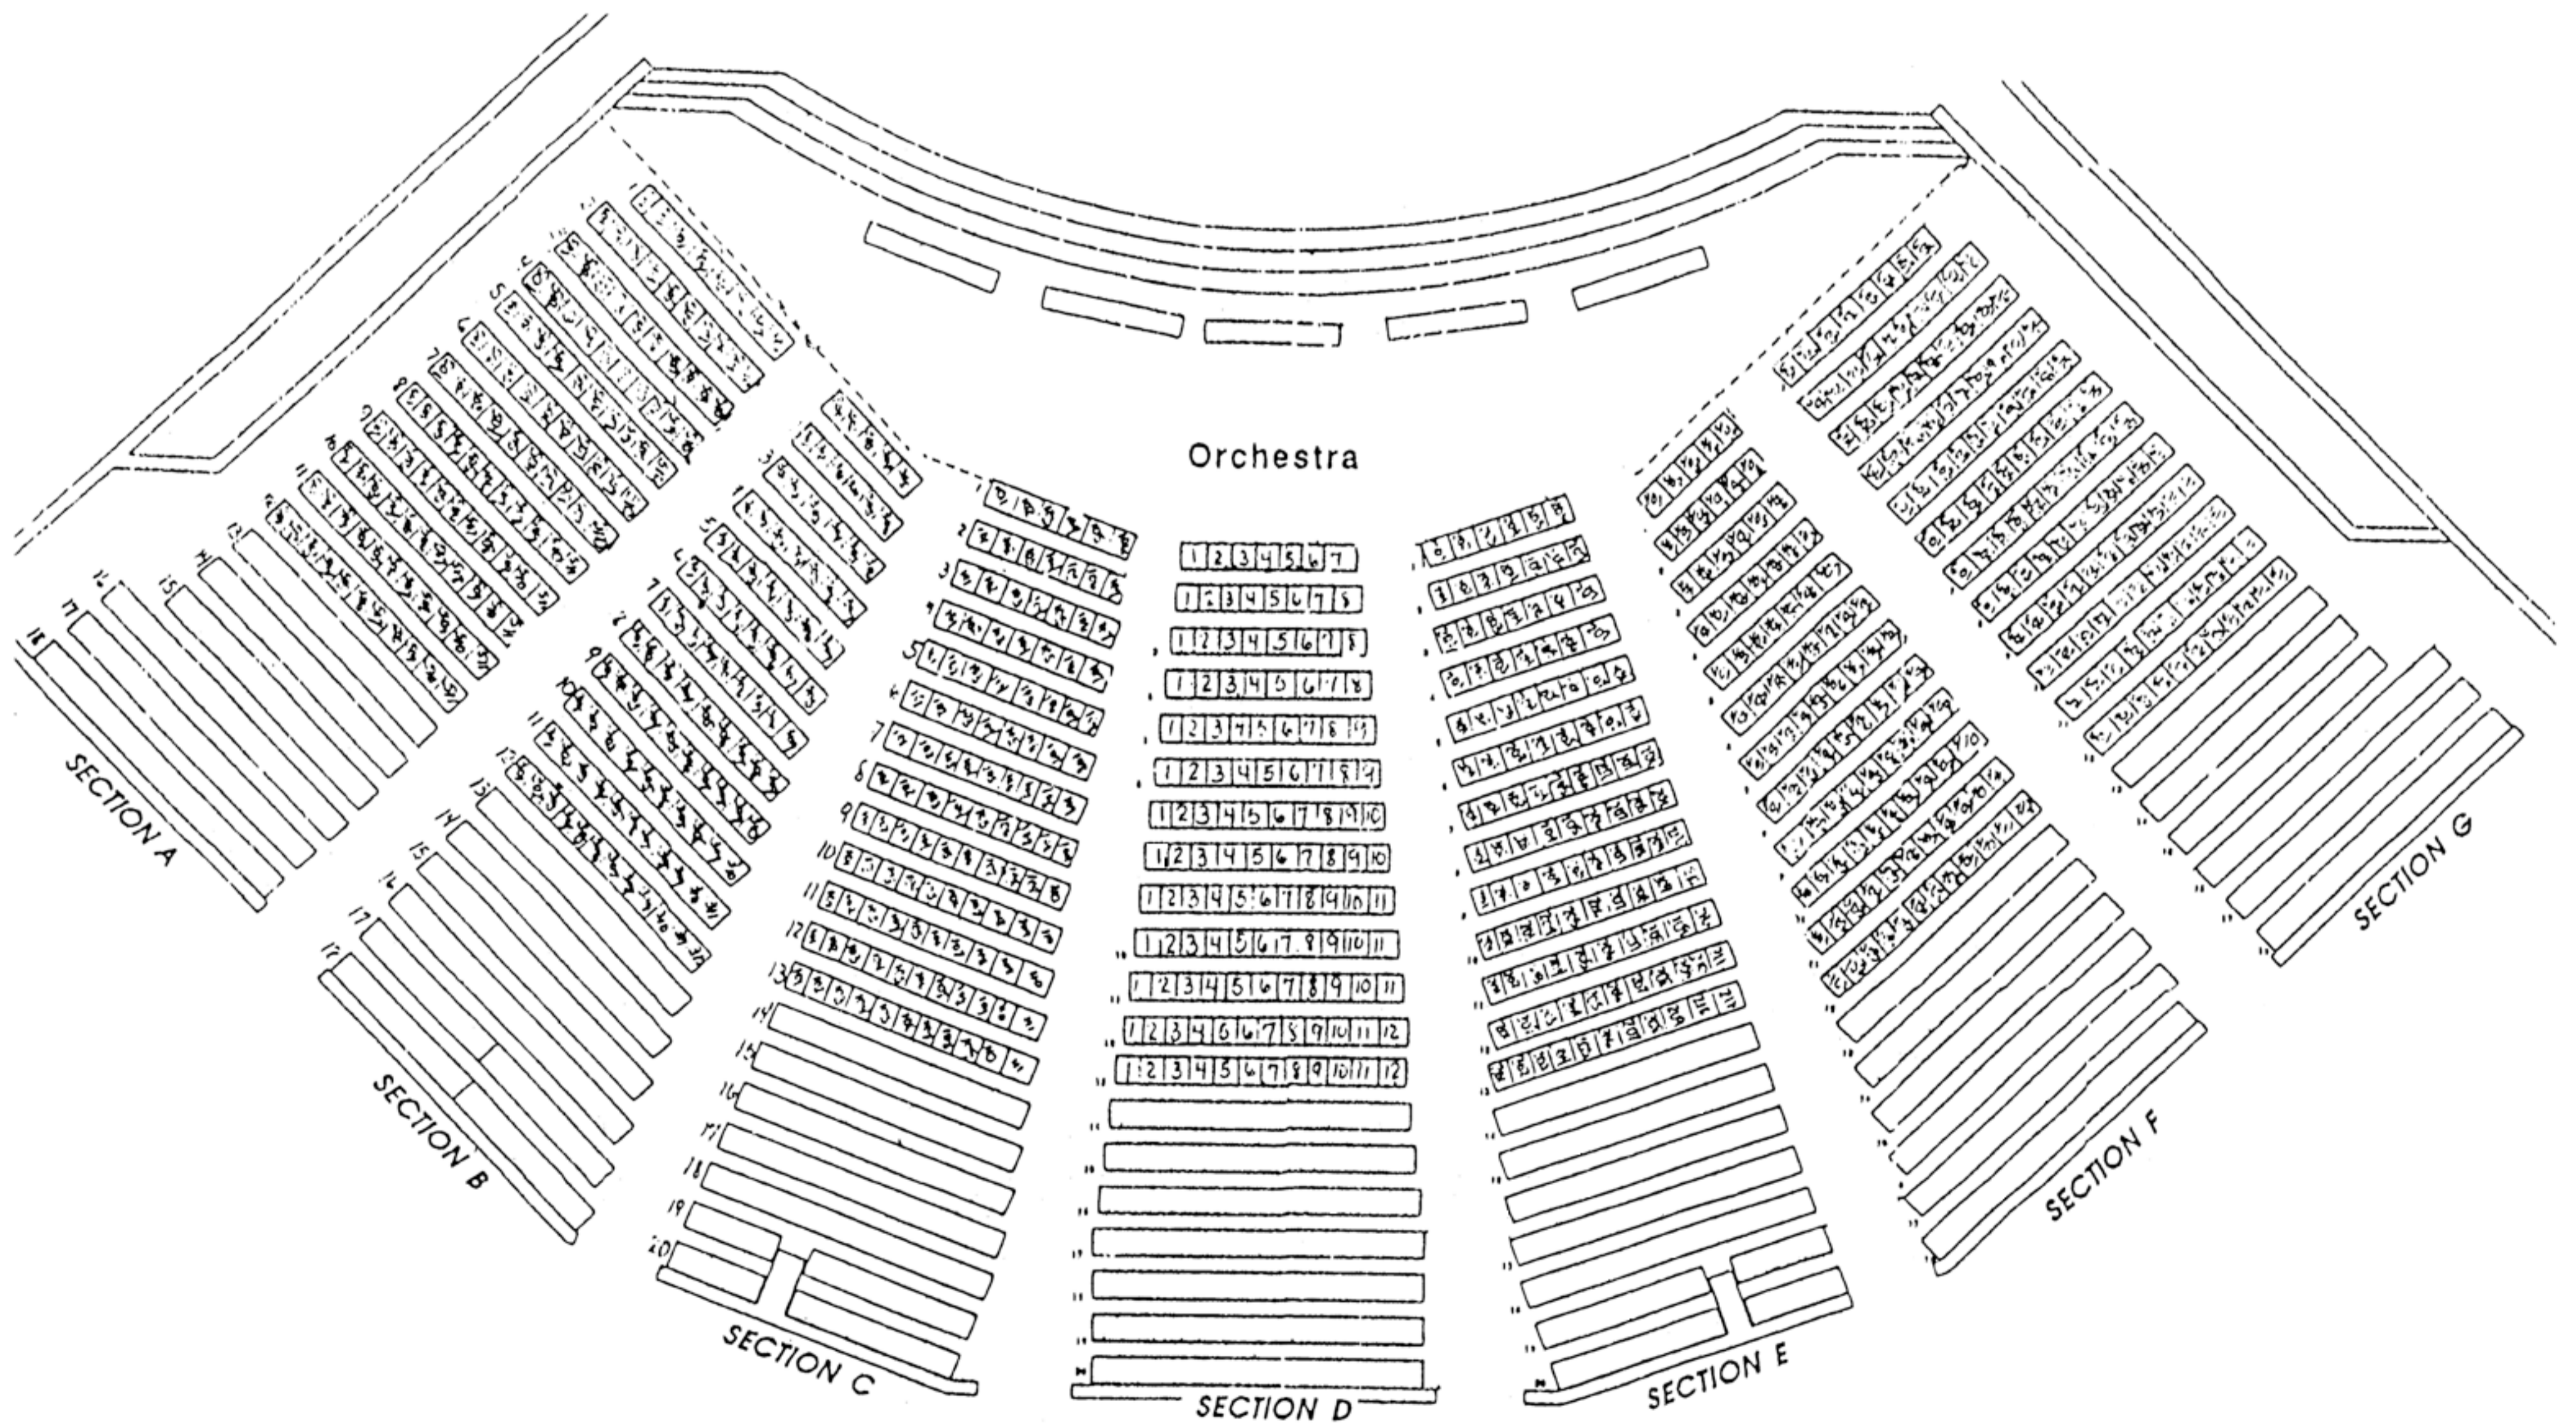

FOUNTAIN OF LIFE CENTER
Burlington, New Jersey

FOUNTAIN OF LIFE CENTER
Burlington, New Jersey
SEATING LAYOUT